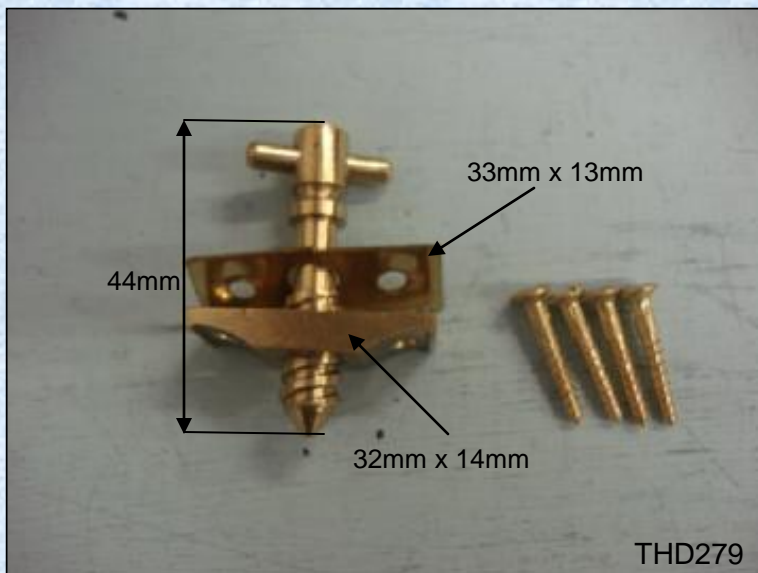

Where Quality Counts

Traditional

Hardware

DIRECT

Simplex System

THD279 Baton Rod Screw Extra Length (Each)

Specification

Material : Brass
Weight : 34 grams inc screws
Size of Plate : 32mm x 14mm
Height of Product : 44mm
Sold as : Each
With Screws : 4 no. 3/4" x 4 E.B.
Steel Raised Countersunk
Slotted W/S
Inner Box Quantity : 25
Outer Box Quantity : 250

Part No.

THD279/PB
THD279/CP
THD279/SCP
THD279/AB

Description

Baton Rod Screw Extra Length
Baton Rod Screw Extra Length
Baton Rod Screw Extra Length
Baton Rod Screw Extra Length

Finish

Polished Brass
Chrome Plated
Satin Chrome Plated
Antique Brass