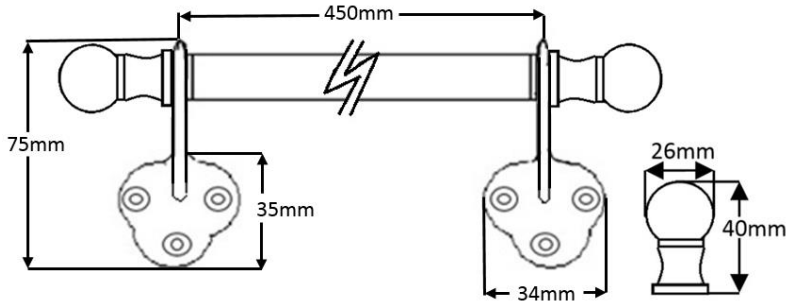

# Sash Lifts and Eyes

Traditional					
Hardware					
<b>DIRECT</b>					

### THD213B Victorian Sash Bar 450mm with Brass Ball Ends

**THD213B**

## Specification

Material : Cast Brass  
 Weight : 577 grams inc screws  
 Size Between the Feet : 450mm  
 Overall Length : 530mm  
 Height of Product : 75mm  
 Size of the Feet : 34mm x 35mm  
 Sold as : Each  
 With Screws : 6 no. 3/4" x 4 E.B.  
 Steel Raised Countersunk  
 Slotted W/S  
 Inner Box Quantity : 2  
 Outer Box Quantity : 20

Part No.	Description	Finish
THD213B/PB	Victorian Sash Bar with Brass Ball Ends – 450mm	Polished Brass
THD213B/CP	Victorian Sash Bar with Brass Ball Ends – 450mm	Chrome Plated
THD213B/SCP	Victorian Sash Bar with Brass Ball Ends – 450mm	Satin Chrome Plated
THD213B/SNP	Victorian Sash Bar with Brass Ball Ends – 450mm	Satin Nickel Plated
THD213B/AB	Victorian Sash Bar with Brass Ball Ends – 450mm	Antique Brass