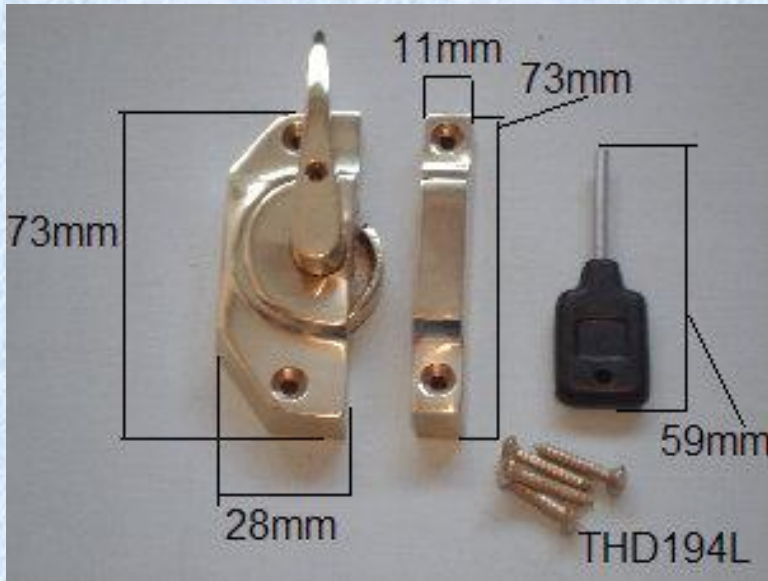

Fasteners for Optimum Performance

Traditional

Hardware

DIRECT

Sash Fastener's

**THD194L Modern Fastener,
Locking**

P
B

C
P

SC
P

A
B

A
C

W
H

Specification

Material : Brass
 Weight : 205 grams inc screws & key
 Size of Plate : 73mm x 28mm
 Height of Product : 25mm
 Sold as : Each
 With Screws : 4 Number, 25mm x 6
 EB, Raised Head, Slotted,
 Countersunk Steel Wood Screw
 Inner Box Quantity : 10
 Outer Box Quantity : 100

Part No.

THD194L/PB
 THD194L/CP
 THD194L/SCP
 THD194L/AB
 THD194L/AC
 THD194L/WH

Description

Locking Modern Fastener
 Locking Modern Fastener
 Locking Modern Fastener
 Locking Modern Fastener
 Locking Modern Fastener
 Locking Modern Fastener