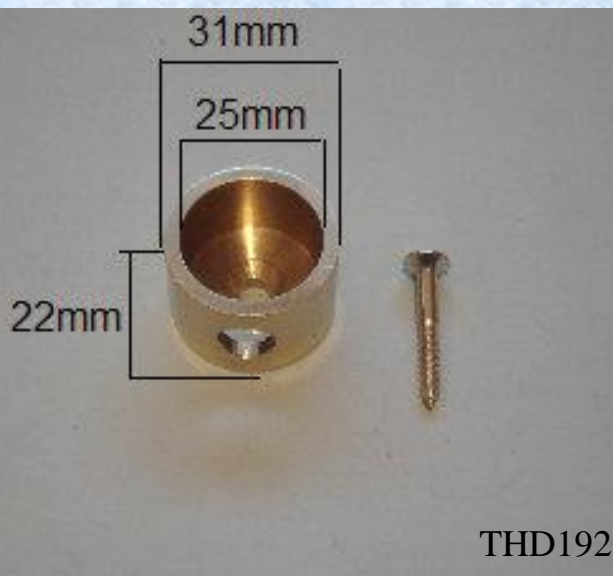

Where Quality Counts

Traditional

Hardware

DIRECT

Simplex System

THD192 Cord Plug

Specification

Material : Brass
 Weight : 59 grams inc screw
 Size of Plate : 31mm
 Height of Product : 22mm
 Sold as : Each
 With Screws : 1 no. 1" x 10 E.B.
 Steel Flat Head, Countersunk
 Slotted W/S
 Inner Box Quantity : 10
 Outer Box Quantity : 100

Part No.

THD192/PB
 THD192/CP
 THD192/SCP
 THD192/AB
 THD192/AC

Description

Cord Plug
 Cord Plug
 Cord Plug
 Cord Plug
 Cord Plug

Finish

Polished Brass
 Chrome Plated
 Satin Chrome Plated
 Antique Brass
 Antique Copper