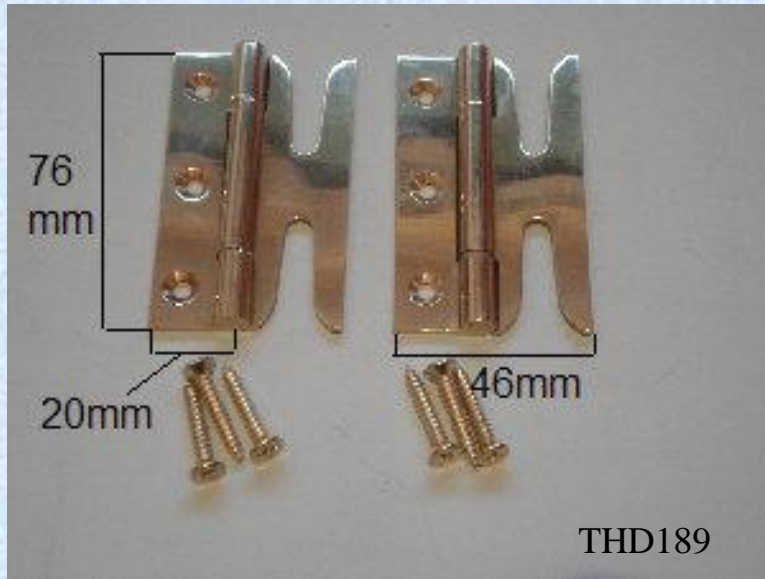

### THD189 Simplex Hinges (Pair)

### Specification

Material : Brass

Weight : 166 grams per pair inc screws

Size of Plate : 76mm x 46mm

Height of Product : 8mm

Sold as : Pair

With Screws : 6 Number 25mm x 8 EB, Flat Head, Countersunk, Pozi, Steel W/S