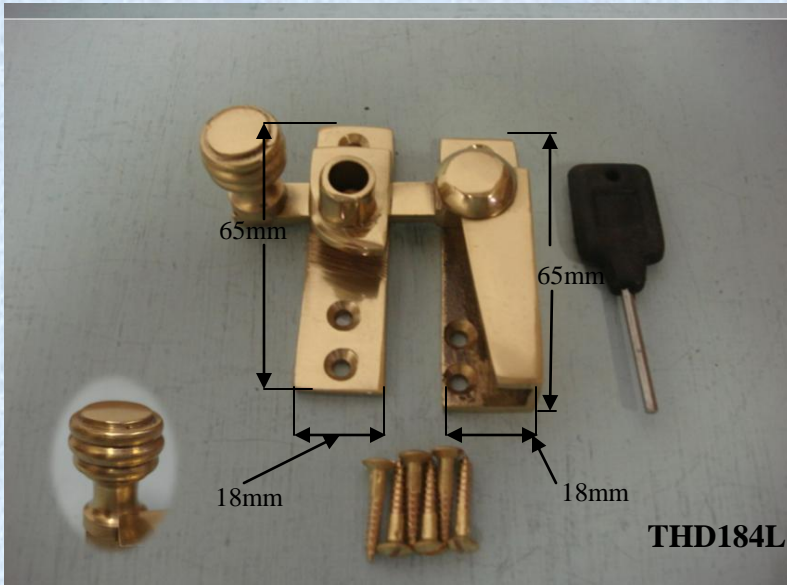

Fasteners for Optimum Performance

Traditional

Hardware

DIRECT

Sash Fastener's

THD184L Reeded Knob Straight Arm Fastener, Locking

P
B

C
P

SC
P

A
B

Specification

Material : Brass
Weight : 164 grams inc screws
Size of Plate : 65mm x 18mm
Height of Product : 33mm
Sold as : Each
With Screws : 6 Number 19mm x 4
EB, Raised Head, Slotted,
Countersunk, Steel Wood Screws
Inner Box Quantity : 10
Outer Box Quantity : 100

Part No.

THD184L/PB
THD184L/CP
THD184L/SCP
THD184L/AB

Description

Locking Reeded Knob Straight Arm Fastener
Locking Reeded Knob Straight Arm Fastener
Locking Reeded Knob Straight Arm Fastener
Locking Reeded Knob Straight Arm Fastener