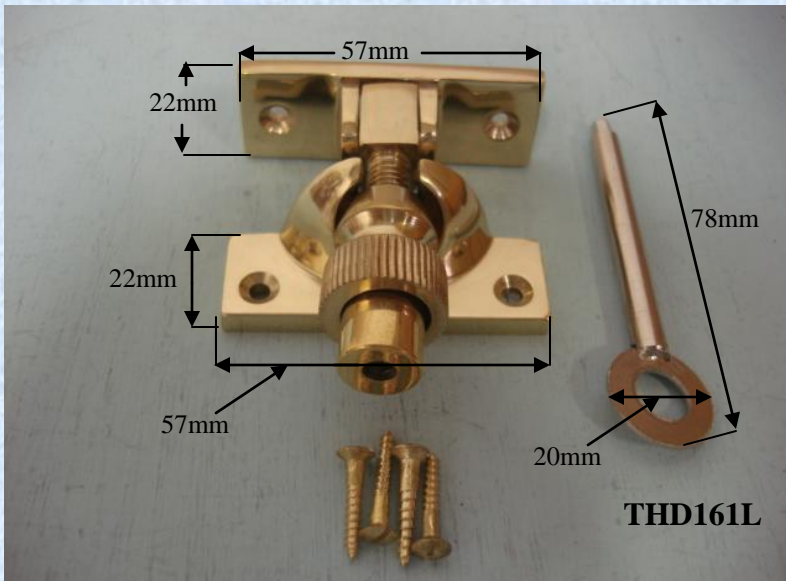

### THD161L Brighton Fastener Standard, Locking

### Specification

Material : Brass  
Weight : 165 grams inc screws  
Size of Plate : 57mm x 22mm  
Height of Product : 65mm  
Sold as : Each  
With Screws : 4 Number 19mm x 4  
EB, Raised Head, Slotted,  
Countersunk, Steel Wood Screws  
Inner Box Quantity : 10  
Outer Box Quantity : 100