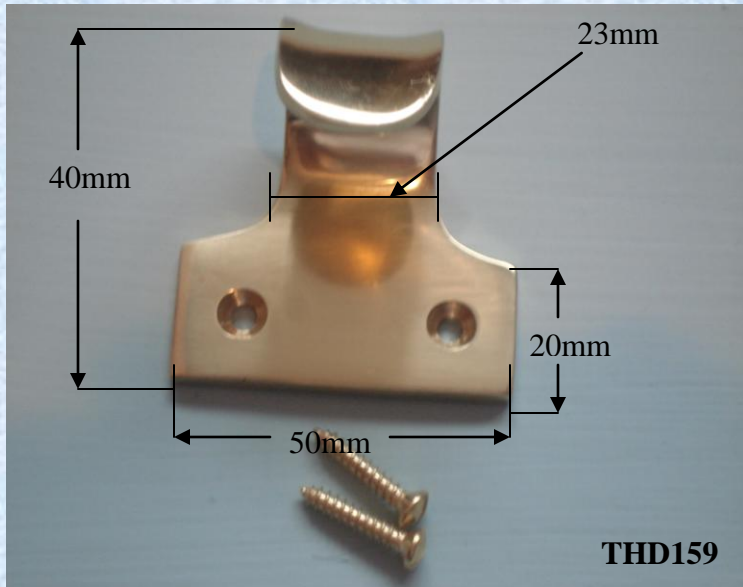

# Traditional Designs

Traditional					
Hardware					
<b>DIRECT</b>					

### Specification

Material : Brass  
 Weight : 53 grams inc screws  
 Size of Plate : 50mm x 40mm  
 Height of Product : 29mm  
 Sold as : Each  
 With Screws : 2 no. 25mm x 6 E.B. Steel  
 Raised Countersunk Slotted W/S  
 Inner Box Quantity : 25  
 Outer Box Quantity : 250